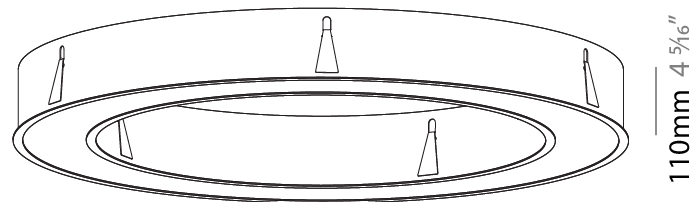

GENERAL

Series: Glorious
 Subseries: Glorious
 Brand: Prolicht
 Division: Architectural
 Mounting Type: Recessed
 Mounting Location: Ceiling
 Subcategory: Ambient

PHYSICAL

Shape: Round
 Diameter (mm): 1270
 Diameter (in): 50
 Height (mm): 110
 Height (in): 4 ⁵/₁₆
 Min. Recessing Depth (mm): 120
 Min. Recessing Depth (in): 4 ³/₄
 Light Distribution: Direct
 Weight (kg): 15.446
 Weight (lbs): 34.05
 Diffuser: PMMA - Opal or Micro-Prism
 Fixture Finish: SSR / BKV / CWI / CRY / HAB / UFT / ITA / RUA / FTG / MYG / LOD / PUS / FRO / FUP / KIA / POP / BLS / SPG / MEY / GOH / GUM / CHC / COM / ABZ / JAG / OBR / MOS / ROR
 Fixture Material: Aluminum
 Cut-out Measurements: 1260mm / 49 5/8" x 940mm / 37"

PROJECT
TYPE
SPECIFIER
QUANTITY
DATE

Ø 928mm 36 ⁹/₁₆"

Ø 1270mm 50"

110mm 4 ⁵/₁₆"

1260mm x 940mm
49 5/8" x 37"

120mm
4 3/4"

10 - 15mm
3/8" - 9/16"

A37507-