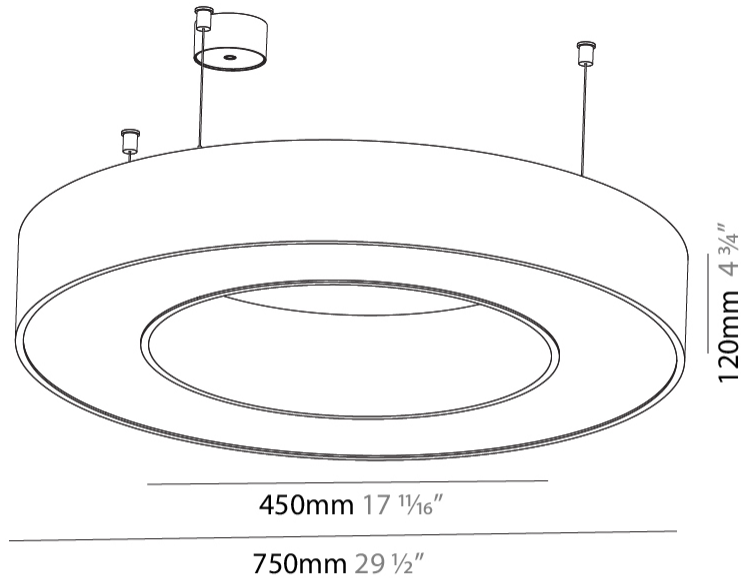

GENERAL

Series: Glorious
Subseries: Glorious
Brand: Prolicht
Division: Architectural
Mounting Type: Suspension
Mounting Location: Ceiling
Subcategory: Ambient

PHYSICAL

Shape: Round
Diameter (mm): 750
Diameter (in): 29 1/2
Height (mm): 120
Height (in): 4 3/4
Max. Overall Height (mm): 2120
Max. Overall Height (in): 83 7/16
Light Distribution: Direct
Weight (kg): 7.062
Weight (lbs): 15.56
Diffuser: [PMMA - Opal or Micro-Prism](#)
Fixture Finish: [SSR / BKV / CWI / CRY / HAB / UFT / ITA / RUA / FTG / MYG / LOD / PUS / FRO / FUP / KIA / POP / BLS / SPG / MEY / GOH / GUM / CHC / COM / ABZ / JAG / OBR / MOS / ROR](#)
Fixture Material: Aluminum

ELECTRICAL

Lamp Type: LED (Zhaga Standard)
Input Wattage (W): 30
Total Output Wattage (W): 24 / 19.2 (3500K)
Dimming: [Non-Dimming / Phase Dimming (120Vac only) / 0-10V Dimming](#)
Driver Included: Yes
Driver Location: Integrated
Driver Type: Constant Current
Driver Class: Class 2
Input Voltage (V): 120 - 277
Constant Current (MA): 350 / 600 (3500K)

LED

Color Temperature (°K): [3000 / 3500 / 4000](#)
Max. Delivered Lumen (lm): 2770 / 2862 / 2920
CRI: >80 CRI
Efficiency (%): 65
Lamp Life (hrs): 50000

OPTICAL

RATINGS AND CERTIFICATIONS

Certified By: Certified for North American Standards
IP rating: IP20